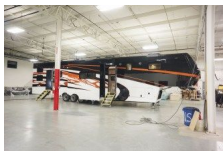

SOLD-2020 Toy Hauler Fifth Wheel 48FB - 10202

004Elkhart - Luxe Toy Hauler - Beachfront (cabinets - interior)

Rating: Not Rated Yet
Price

High-End Rated
★★★★★

[Ask a question about this product](#)

Description

16'9" Garage w 1/2 bath option, Tub/Shower Combo in Bathroom & King Bed Slide

- Tsunami Toy Hauler
- 7.0 Onan Generator
- Beachfront Slate
- Java (choc brown) furniture
- Rear Porch/Railing Package
- 7.0 Onan Generator
- Arctic Package(Twin 35,000 BTU Furnaces, 2nd 12 Volt Heat Pad on Fresh Tank, Insulated Pex Lines)
- Keyless Entry w/ Key Fob (2)
- Step Above Entry Stairs (2)
- 24" Range Oven w/ 4 burners
- Stackable Washer/Dryer
- Sweeper Vac
- LED TV in Garage
- Garage Half Bath
- Truma Hot Water on Demand
- Fantastic Fan in Garage
- Winegard Connect 2.0 (Wifi/4G)
- Heat Pumps on Living area AC's
- 13,500 BTU A/C in Garage (requires 7.0 Onan)