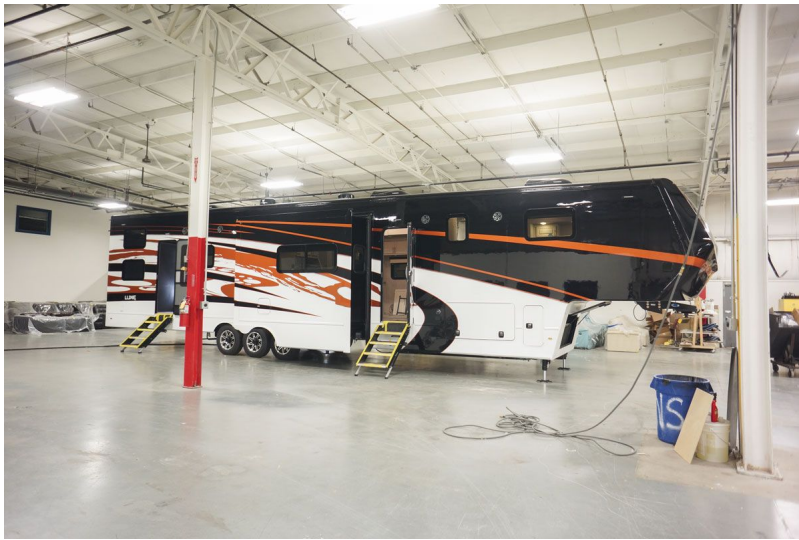

SOLD-2020 Toy Hauler Fifth Wheel 48FB - 10202

004Elkhart - Luxe Toy Hauler - Beachfront (cabinets - interior)

Rating: Not Rated Yet
Price

High-End Rated
★★★★★

[Ask a question about this product](#)

Description

16'9" Garage w 1/2 bath option, Tub/Shower Combo in Bathroom & King Bed Slide

- Tsunami Toy Hauler
- 7.0 Onan Generator
- Beachfront Slate
- Java (choc brown) furniture
- Rear Porch/Railing Package
- 7.0 Onan Generator
- Arctic Package(Twin 35,000 BTU Furnaces, 2nd 12 Volt Heat Pad on Fresh Tank, Insulated Pex Lines)
- Keyless Entry w/ Key Fob (2)
- Step Above Entry Stairs (2)
- 24" Range Oven w/ 4 burners
- Stackable Washer/Dryer
- Sweeper Vac
- LED TV in Garage
- Garage Half Bath
- Truma Hot Water on Demand
- Fantastic Fan in Garage
- Winegard Connect 2.0 (Wifi/4G)
- Heat Pumps on Living area AC's
- 13,500 BTU A/C in Garage (requires 7.0 Onan)

Length 48' 2"

GVWR 24,000

Location [2503 Marina Dr. Elkhart. IN 46514](#)

Vin 4T9LH4835L1171202

Year 2020

Because of our commitment to continuous product improvement, The RV Factory reserves the right to change components, standards, options, specifications, pricing and materials without notice and at any time. Photos may show optional equipment which may not be included in the standard purchase price of the featured unit. Be sure to review current product details with The RV Factory before purchasing.