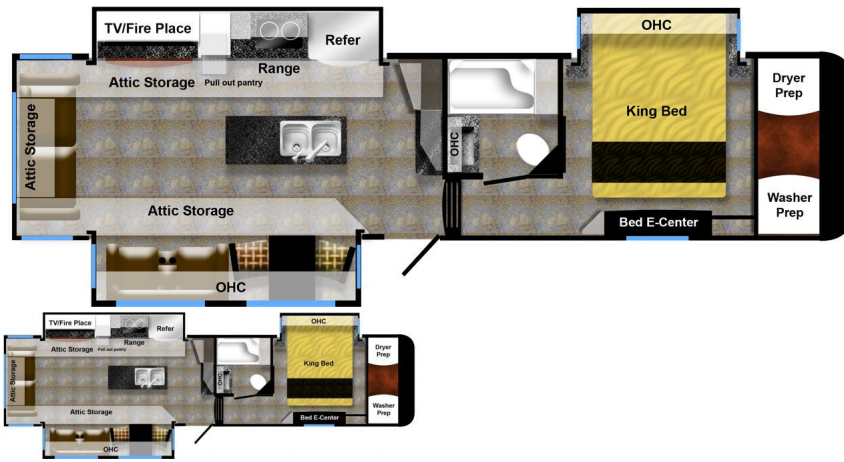

## SOLD-2020 Luxe Gold 35GRS - 10229

004Elkhart - Luxe Gold luxury fifth wheel 35GRS with 3 Slides Residential Shower in Bath and King Bed Slide

Rating: Not Rated Yet

Price

High-End Rated  
★★★★★

[Ask a question about this product](#)

### Description

- Beachfront (White)/ Brazilian
- Java (Brown)
- Dinette Patio Awning (w/ weathershield & LED lighting)
- Step Above Pullout entry stair
- Electric Power Cord Reel
- Outside Entertainment Center (32" HDTV,CD/DVD/AM/FM /Speakers/ Buffet Table)
- Keyless Entry Door (includes Key Fob)
- 24" Residential Oven IPO Induction
- On-Demand Water Heater
- Arctic Weather Package(Twin 35,000 BTU Furnaces, 2nd 12 Volt Heat Pad on Fresh Tank, Insulated Pex Lines)
- Heat Pumps on all Air Conditioners
- Generator Prep
- Fantastic Fan w/ rain sensor - Bathroom
- Fantastic Fan w/ rain sensor - Kitchen
- Certification Seal
- Solid Surface Countertop on Buffet
- Wireless Backup camera

Height 13' 6"

Length 36' 9"

GVWR 21,000

Location [2503 Marina Dr. Elkhart, IN 46514](#)

Vin 4T9LG3522L1171229

**Year 2020**

Because of our commitment to continuous product improvement, The RV Factory reserves the right to change components, standards, options, specifications, pricing and materials without notice and at any time. Photos may show optional equipment which may not be included in the standard purchase price of the featured unit. Be sure to review current product details with The RV Factory before purchasing.