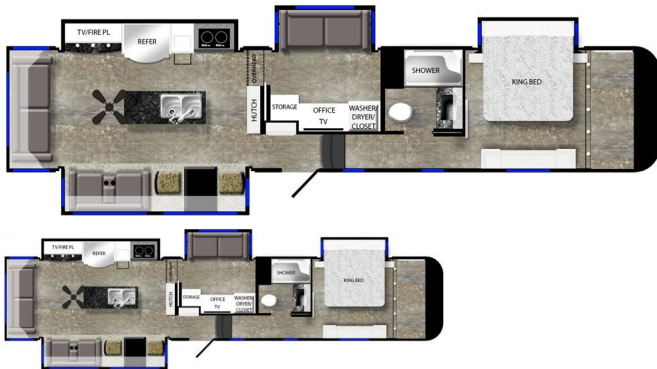

2021 Luxe Elite LF-42MD - 10364

Luxe Elite 42MD luxury fifth wheel floor plan

0022503 Marina Dr, Elkhart, IN 46514

Rating: Not Rated Yet

Price

Factory Direct Price: \$177,844.00

Factory Direct Savings: \$-80,029.00

High-End Rated
★★★★★

[Ask a question about this product](#)

Description

In Progress info: [i](#)

Luxe Elite luxury fifth wheel LF-42MD with 4 Slides, Master Bath w/ King Bed Slide, and Mid Den

Interior: Beachfront

Furniture: Desert

- 2nd Patio Awning & LED lighting
- Washer/Dryer Stackable
- Solid Surface Countertop on Buffet
- On-Demand Water Heater
- Marine Grade Flooring IPO Carpet
- Surge Protector w/ Voltage Protection & Display
- Generator Prep
- Electric Power Cord Reel
- Outside Entertainment Center (32" HDTV & Buffet Table)
- Keyless Entry Door (Includes Key Fob)
- Bunkhouse IPO Mid Den

Luxe Elite 42MD luxury fifth wheel

- Residential Paneled Shower
- 4 Camera System
- Residential 24" Oven
- Lambright Custom Furniture
- Arctic Package
- Step Above Entry Stair

Height 13' 6"

Length 43' 2"