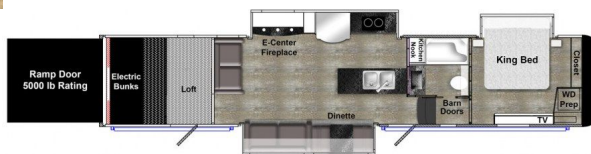

SOLD-2021 Toy Hauler Fifth Wheel 45FB - 10304

0022503 Marina Dr, Elkhart, IN 46514

Rating: Not Rated Yet
Price

High-End Rated
★★★★★

[Ask a question about this product](#)