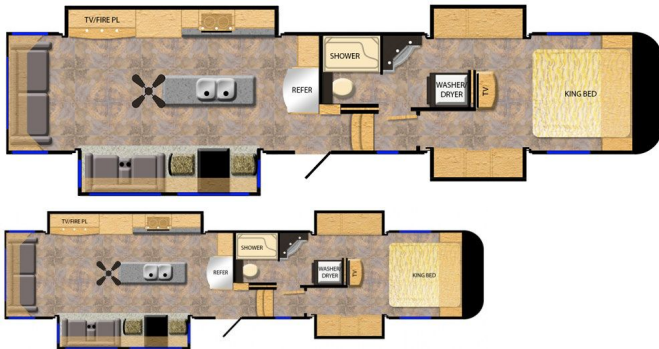

2021 Luxe Elite 42RL - 10323