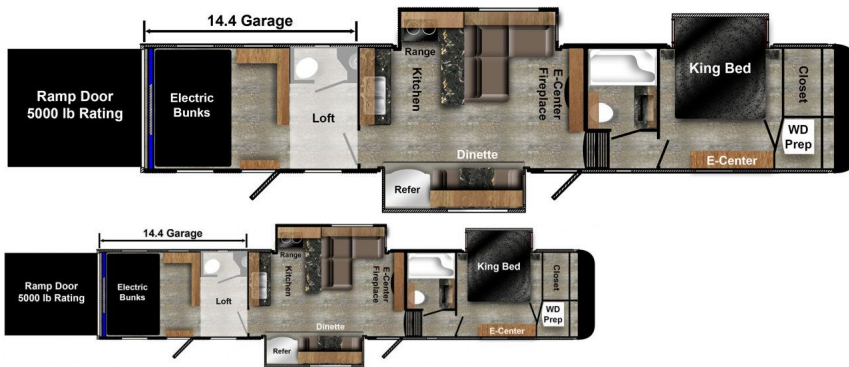

2021 Toy Hauler Fifth Wheel 44FB - 10306

0022503 Marina Dr, Elkhart, IN 46514

Rating: Not Rated Yet

Price

Factory Direct Price: $164,266.00

Factory Direct Savings: $-73,919.00

[Ask a question about this product](#)

Description

In Progress info: [i](#)

Tub/Shower Combo in Bathroom & King Bed Slide

- Beachfront Slate
- Rear Awning
- 3-Season Rear Verandah (Tri-Fold)
- Rear Porch/Railing Package with porch stairs
- Wireless Backup Camera
- Flip-up Countertop
- Solid Surface on Dinette
- 24" Range Oven w/ 4 burners
- LED TV in Garage
- Fantastic Fan in Garage
- Arctic Package
- Keyless Entry w/ Key Fob (Per)
- Step Above Entry Stairs (per)
- Awning Wind Sensors (per)
- Garage Half Bath
- Certification Seal